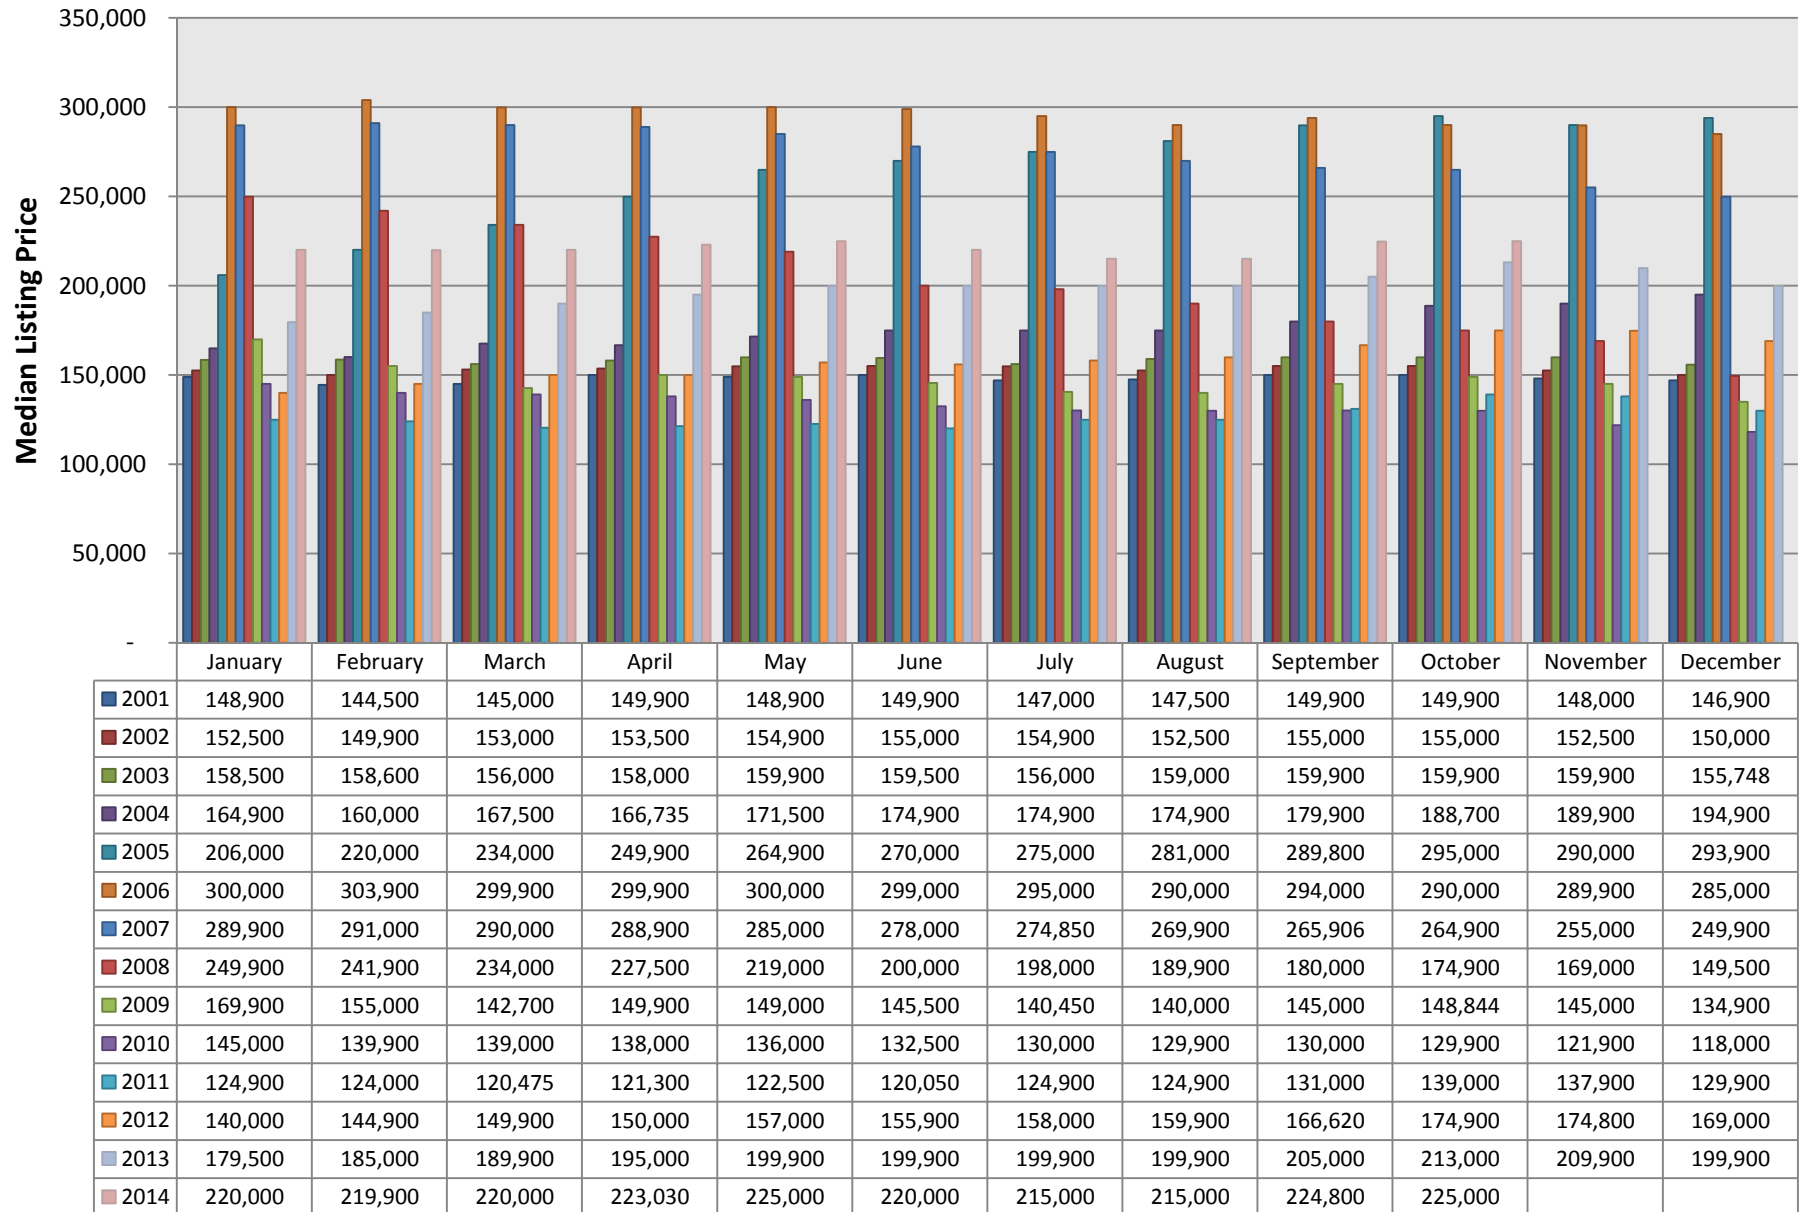

**ARIZONA REGIONAL MULTIPLE LISTING SERVICE, INC.**  
**Median New Listing Price Per Month**

This representation is based in whole or in part on the data supplied by Arizona Regional Multiple Listing Service, Inc. Copyright ARMLS 2014. ARMLS does not guarantee nor is in any way responsible for its accuracy. Data maintained by ARMLS may not reflect all real estate activity in the market.